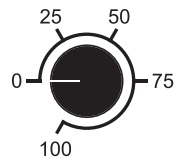

8. Proper Use and General Care

Follow steps below to help your light system retain peak performance.

- Hang Fixture using supplied Fixture Hooks.
- Hang Fixture at a minimum of 12" from bottom of Fixture to top of plant canopy. Less than 12" distance may burn plants.
- Always allow for adequate ventilation of Fixtures to ensure your lighting system can properly cool. Failure to do so may shorten the lighting system's lifespan.
- Wipe down outside of Fixture with a damp rag. Dry thoroughly with a chamois or moist cellulose sponge to prevent water spots. All cleaning should be done with the light system unplugged from its power source.
- Avoid touching diodes with your hands, even if powered off.
- Never clean light system with detergents or abrasives.