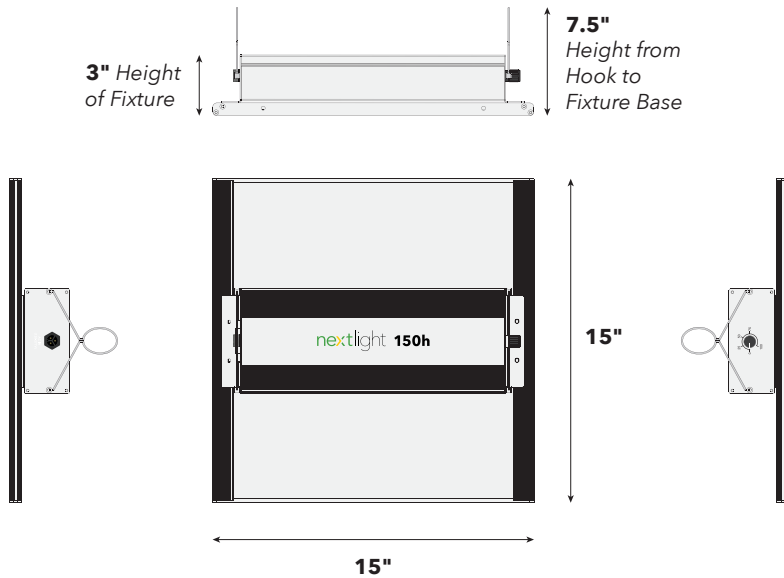

6. Product Dimensions

7. Onboard Dimmer

The Onboard Dimmer allows you to dial in dimming values from 0-100% giving you precise control over your desired light intensity.

8. Proper Use and General Care

Follow steps below to help your light system retain peak performance.

- Hang Fixture using supplied Fixture Hooks.
- Hang Fixture at a minimum of 12" from bottom of Fixture to top of plant canopy. Less than 12" distance may burn plants.
- Always allow for adequate ventilation of Fixtures to ensure your lighting system can properly cool. Failure to do so may shorten the lighting system's lifespan.
- Wipe down outside of Fixture with a damp rag. Dry thoroughly with a chamois or moist cellulose sponge to prevent water spots. All cleaning should be done with the light system unplugged from its power source.
- Avoid touching diodes with your hands, even if powered off.
- Never clean light system with detergents or abrasives.