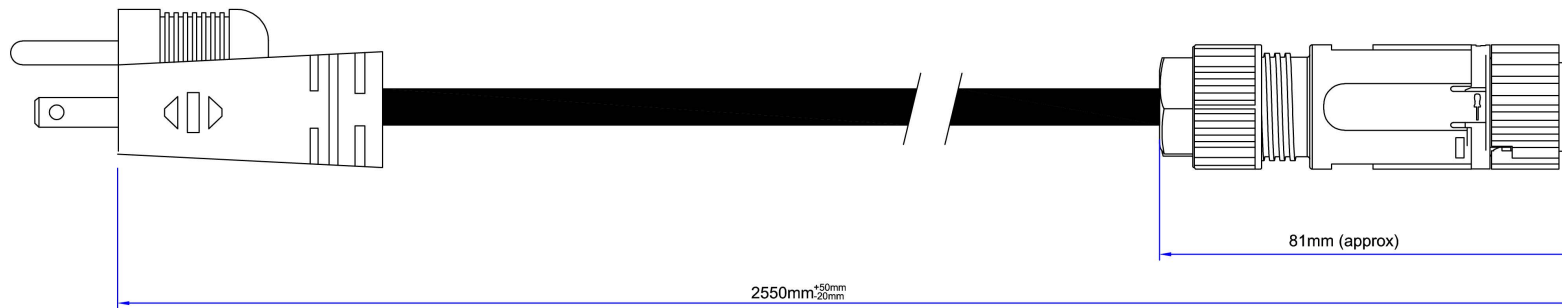

Gavita® LED POWER CORD

Item #HGC906147

SPECIFICATIONS

PACKAGING DETAIL

View from outside of NEMA 5-15P connector.

SUPPLY CONNECTION: NEMA 5-15P
LIGHT FIXTURE CONNECTION: RST16i5
CABLE TYPE: SJT
JACKET MATERIAL: PVC, black
MAX VOLTAGE (NOMINAL): 120 Vac
WIRE SIZE: 16 AWG
CONDUCTORS: 3
ENVIRONMENTAL RATING: IP69, (FEMALE CONNECTOR) Type 4/4X/6/6P
WEIGHT: TBD
CERTIFICATIONS: UL, CSA

HGC906147 Gavita® LED Power Cord Spec-Sheet- Last Updated 1.4042021

This document is not intended to be used for installation purposes. We cannot cover all specific applications or anticipate all requirements. All specifications are subject to change without notice.