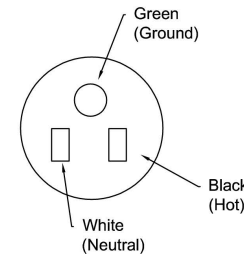

Gavita® LED POWER CORD

Item #HGC906147

SPECIFICATIONS

PACKAGING DETAIL

View from outside of NEMA 5-15P connector.

SUPPLY CONNECTION: NEMA 5-15P
LIGHT FIXTURE CONNECTION: RST16i5
CABLE TYPE: SJT
JACKET MATERIAL: PVC, black
MAX VOLTAGE (NOMINAL): 120 Vac
WIRE SIZE: 16 AWG
CONDUCTORS: 3
ENVIRONMENTAL RATING: IP69, (FEMALE CONNECTOR) Type 4/4X/6/6P
WEIGHT: TBD
CERTIFICATIONS: UL, CSA

HGC906147 Gavita® LED Power Cord Spec-Sheet- Last Updated 1.4042021

This document is not intended to be used for installation purposes. We cannot cover all specific applications or anticipate all requirements. All specifications are subject to change without notice.