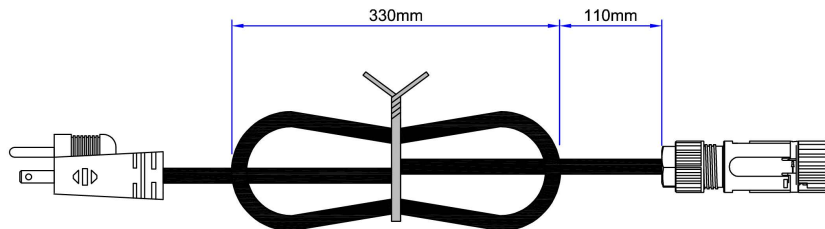

Gavita® LED POWER CORD

Item #HGC906147

SPECIFICATIONS

PACKAGING DETAIL

View from outside of NEMA 5-15P connector.

SUPPLY CONNECTION: NEMA 5-15P
LIGHT FIXTURE CONNECTION: RST16i5
CABLE TYPE: SJT
JACKET MATERIAL: PVC, black
MAX VOLTAGE (NOMINAL): 120 Vac
WIRE SIZE: 16 AWG
CONDUCTORS: 3
ENVIRONMENTAL RATING: IP69, (FEMALE CONNECTOR) Type 4/4X/6/6P
WEIGHT: TBD
CERTIFICATIONS: UL, CSA

HGC906147 Gavita® LED Power Cord Spec-Sheet- Last Updated 1.4042021

This document is not intended to be used for installation purposes. We cannot cover all specific applications or anticipate all requirements. All specifications are subject to change without notice.